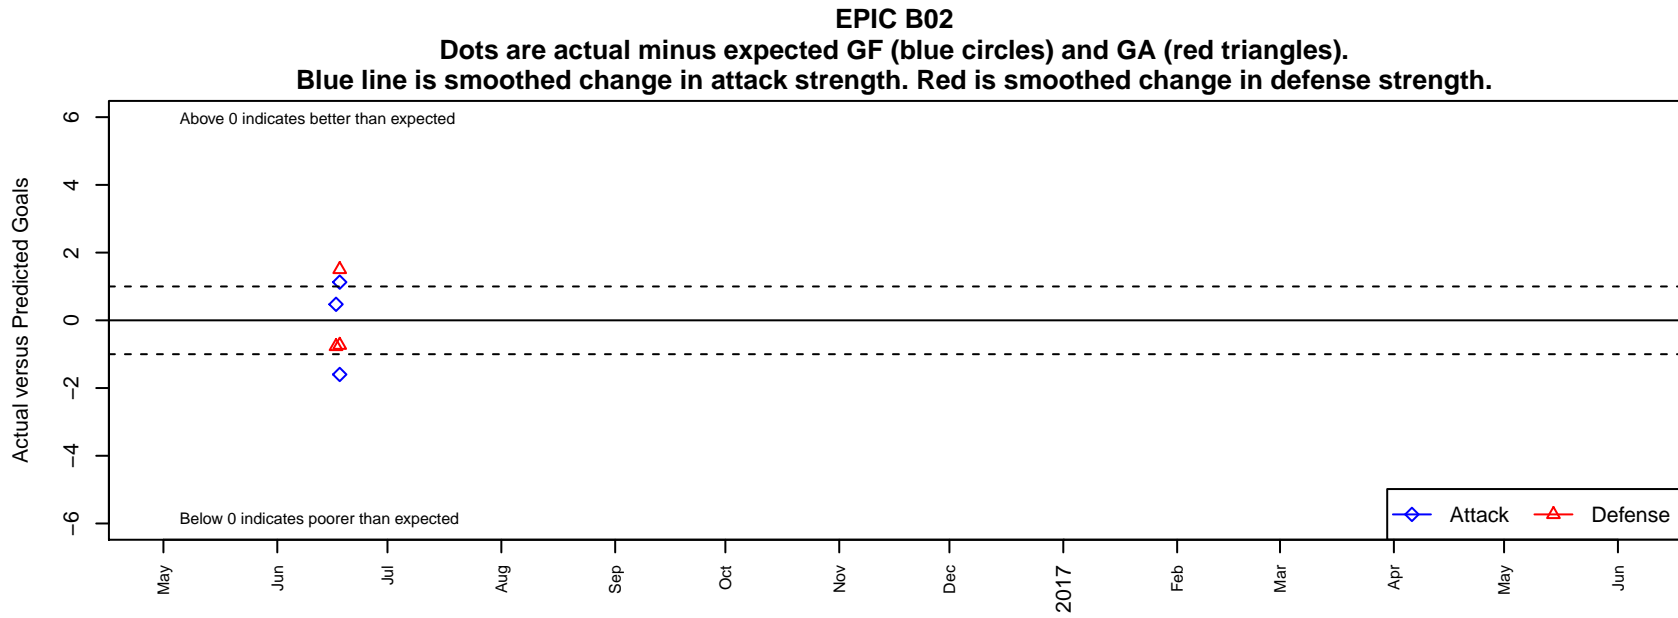

EPIC B02

Victoria, Victoria, BC, BC
B02 total strength=1140
attack=4.59 defense=2.3

alt names used:
EPIC

Venues played:
2016 Skagit Firecracker U15

date	home		away		venue	pred.home	pred.away
2016-06-18	EPIC B02	0	NW United Black B02	2	2016 Skagit Firecracker U15	1.60	3.50
2016-06-18	Seattle United W Blue B02	4	EPIC B02	2	2016 Skagit Firecracker U15	3.27	0.87
2016-06-17	Gala FC B02	5	EPIC B02	2	2016 Skagit Firecracker U15	4.23	1.53